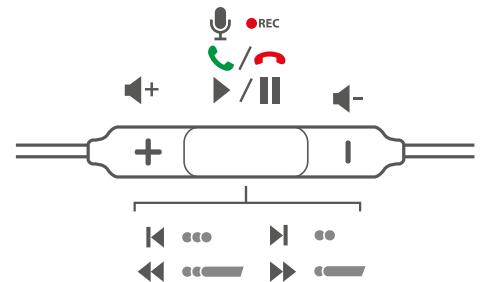

HD385 In-Ear Headphones

HD385i Headphones with in-line control and mic for smartphones

Both the HD385 and HD385i, featuring metallic color, deliver a crystal-clear and balanced sound profile that presents the detailed character and richness of each instruments. Great for most kinds of music, they are ideal for capturing those sweet vocal sounds. Each of them has a comfortable, personalized fit with superior noise isolation to ensure your complete enjoyment of the music. The HD385i is a headset with HD385 Headphones plus microphone and smart remote control, designed for iDevice and smartphones.

- Powerful Neodymium magnet for superior sound
- 13.5 mm driver for wide and flat frequency response and studio quality sound
- Three sizes of ear adapters for a truly comfortable fit
- Convenient soft carrying pouch is included
- HD385i includes an in-line remote control with microphone for your smartphone or iDevice
- HD385i comes with VoiceOver support on enable devices